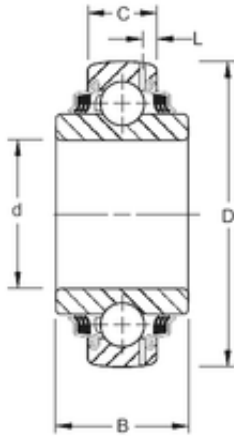

SQUARE BORE

GW208PPB6 Timken Deep Groove Ball Bearings

Bearing No. GW208PPB6

Size	25.4x80x36.53 mm
Bore Diameter	25,4 mm
Outer Diameter	80 mm
Width	36,53 mm
d	25,4 mm
D	80 mm
B	36,53 mm
C	21 mm
Weight	0,794 Kg
Basic dynamic load rating (C)	36,8 kN

GW208PPB6 Bearing 2D drawings and 3D CAD models